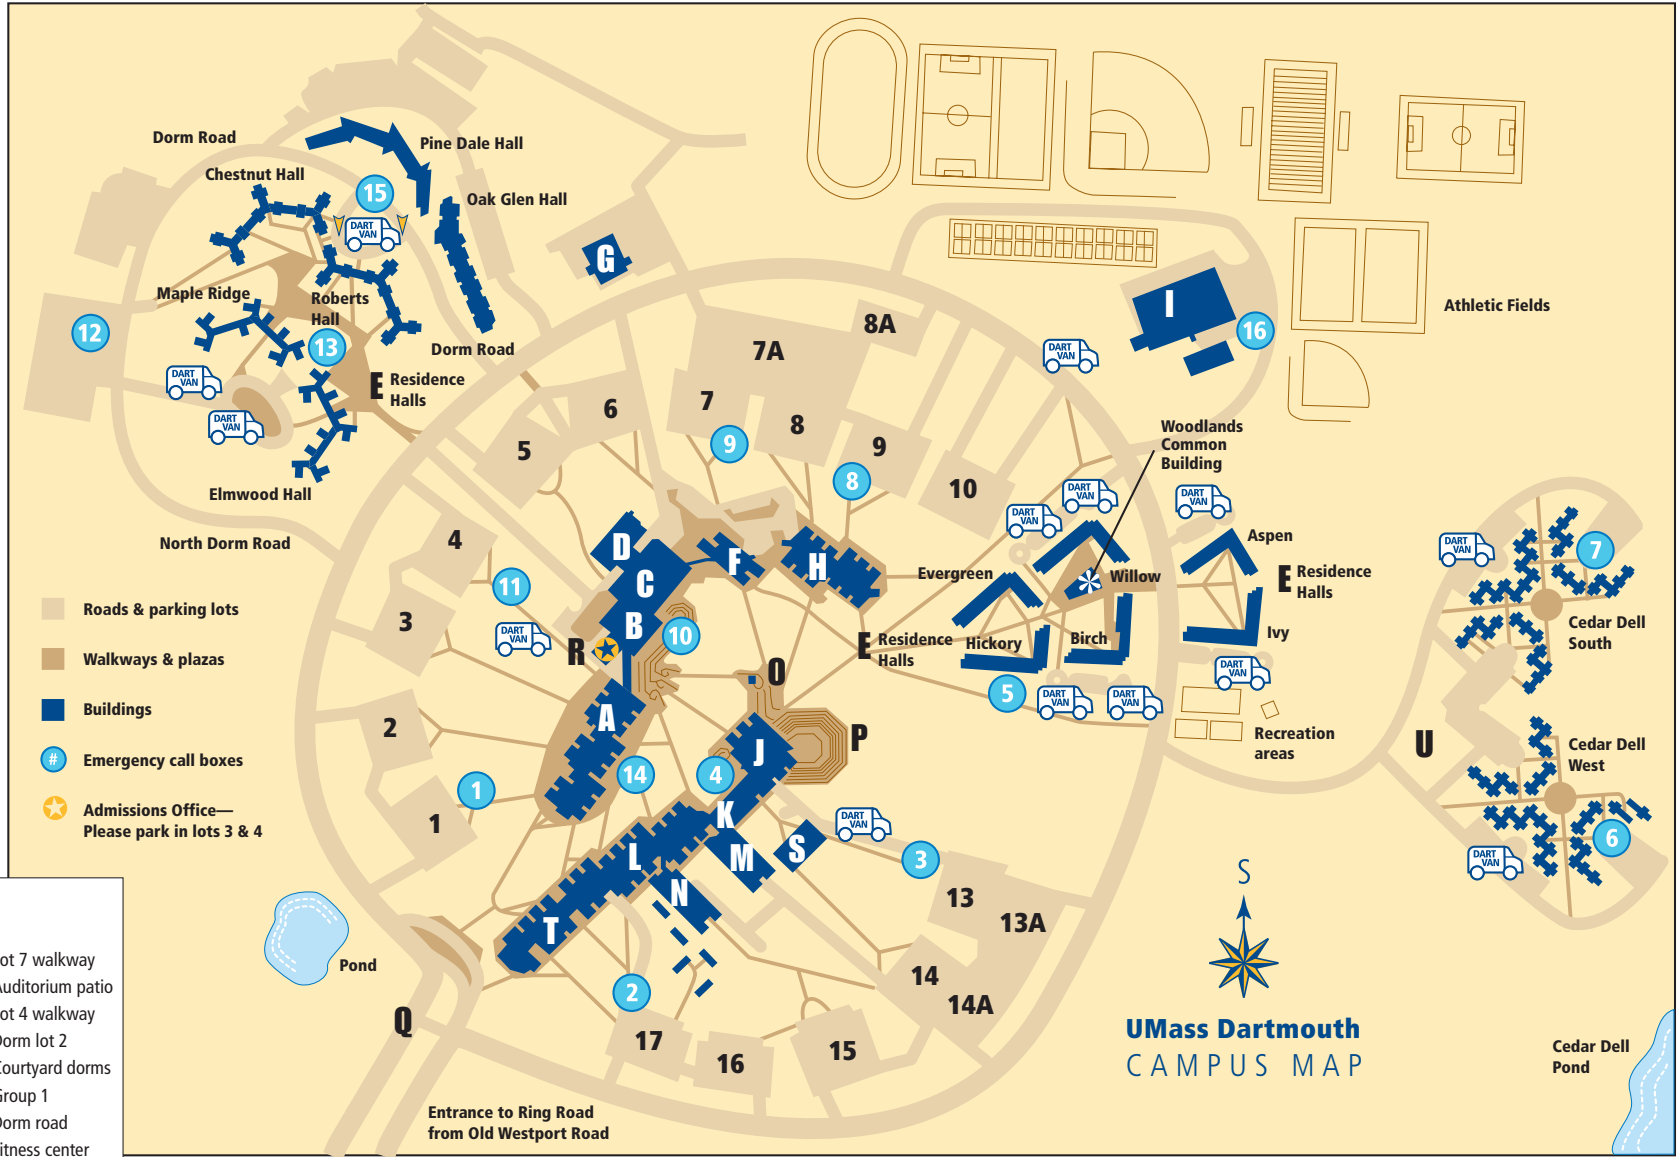

Map Key

- A** Liberal Arts (Group I)
- B** Main Auditorium (Group V)
- C** MacLean Campus Center
 - UMass Pass Office
 - Campus Store
- D** Resident Dining Hall
- E** Residence Halls
- F** Foster Administration Building
 - Bursar and Registrar
 - Financial Aid
 - University Enrollment Center
- G** Power Plant and Campus Police
- H** Visual and Performing Arts Building (Group VI)
- I** Tripp Athletic Center
- J** Library
- K** Lecture Halls
- L** Science and Engineering Building (Group II)
- M** Textile Building (Group III)
- N** Violette Building (Group IV)
- O** Tower (Campanile)
- P** Amphitheater
- Q** Entrance Booth
- R** Auditorium Annex
- S** Charlton College of Business
- T** Dion Science/Engineering and Nursing Building
- U** Cedar Dell Village

- Roads & parking lots
- Walkways & plazas
- Buildings
- Emergency call boxes
- Admissions Office—
Please park in lots 3 & 4

EMERGENCY CALL BOXES

- | | |
|--------------------------------|----------------------------|
| 1 Lot 1 walkway | 9 Lot 7 walkway |
| 2 Lot 17 walkway | 10 Auditorium patio |
| 3 Library road | 11 Lot 4 walkway |
| 4 Library main entrance | 12 Dorm lot 2 |
| 5 Cedar Dell walkway | 13 Courtyard dorms |
| 6 Cedar Dell West | 14 Group 1 |
| 7 Cedar Dell South | 15 Dorm road |
| 8 Lot 9 walkway | 16 Fitness center |

UMass Dartmouth
CAMPUS MAP

Cedar Dell
Pond